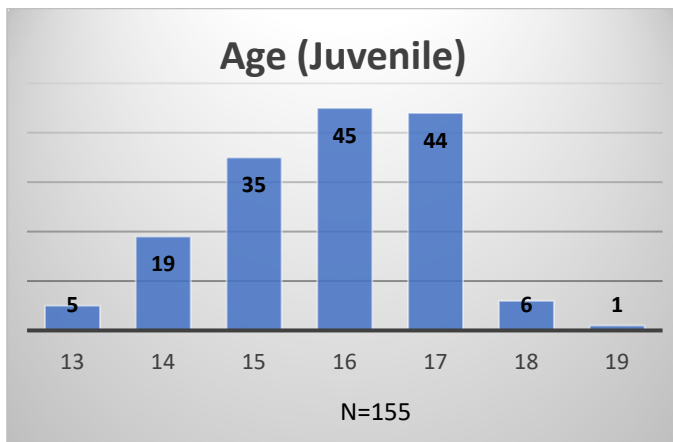

Daily Data Dashboard – April 4, 2024

Demographics for JTDC Population

Thursday Morning Midnight Count

Total # of probation Involved youth¹: 1,316

¹ Probation Active: Any youth who is pending sentencing with an active social history, has been formally placed on probation or supervision with Cook County Juvenile Probation on the date of the report.

*Age, Gender and Race for Criminal Court population (N=2) is not represented in this report.

Daily Data Dashboard – April 4, 2024
Demographics for JTDC Population
Thursday Morning Midnight Count