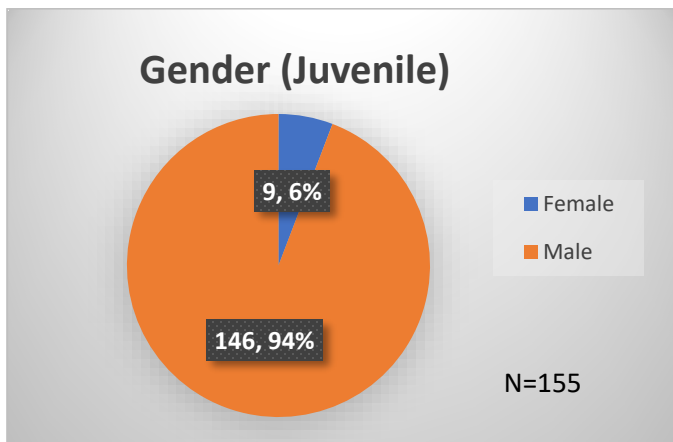

Daily Data Dashboard – April 4, 2024

Demographics for JTDC Population

Thursday Morning Midnight Count

Total # of probation Involved youth¹: 1,316

¹ Probation Active: Any youth who is pending sentencing with an active social history, has been formally placed on probation or supervision with Cook County Juvenile Probation on the date of the report.

*Age, Gender and Race for Criminal Court population (N=2) is not represented in this report.

Daily Data Dashboard – April 4, 2024
Demographics for JTDC Population
Thursday Morning Midnight Count