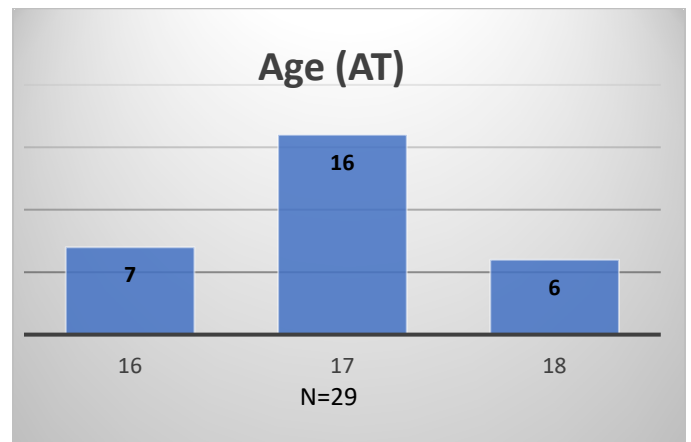

Daily Data Dashboard – April 4, 2024

Demographics for JTDC Population

Thursday Morning Midnight Count

Total # of probation Involved youth¹: 1,316

¹ Probation Active: Any youth who is pending sentencing with an active social history, has been formally placed on probation or supervision with Cook County Juvenile Probation on the date of the report.

*Age, Gender and Race for Criminal Court population (N=2) is not represented in this report.

Daily Data Dashboard – April 4, 2024
Demographics for JTDC Population
Thursday Morning Midnight Count