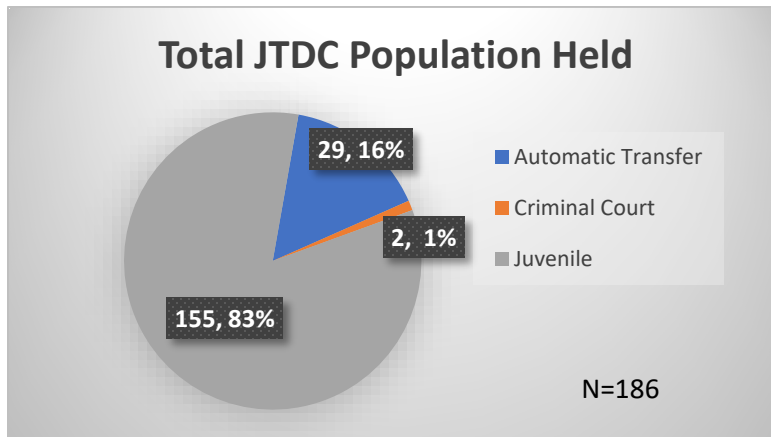

Daily Data Dashboard – April 4, 2024

Demographics for JTDC Population

Thursday Morning Midnight Count

Total # of probation Involved youth¹: 1,316

¹ Probation Active: Any youth who is pending sentencing with an active social history, has been formally placed on probation or supervision with Cook County Juvenile Probation on the date of the report.

*Age, Gender and Race for Criminal Court population (N=2) is not represented in this report.

Daily Data Dashboard – April 4, 2024
Demographics for JTDC Population
Thursday Morning Midnight Count