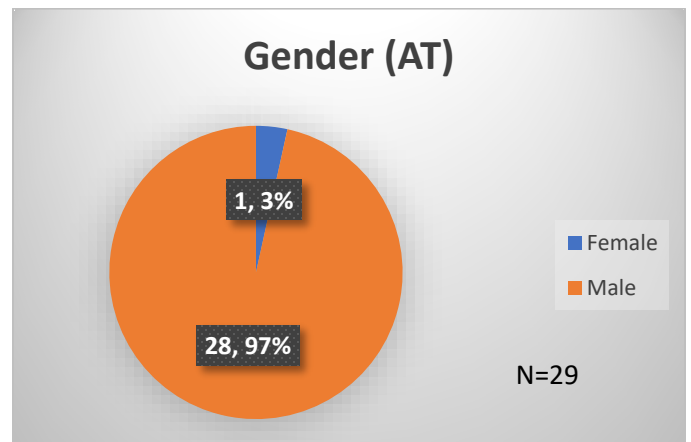

Daily Data Dashboard – April 4, 2024

Demographics for JTDC Population

Thursday Morning Midnight Count

Total # of probation Involved youth¹: 1,316

¹ Probation Active: Any youth who is pending sentencing with an active social history, has been formally placed on probation or supervision with Cook County Juvenile Probation on the date of the report.

*Age, Gender and Race for Criminal Court population (N=2) is not represented in this report.

Daily Data Dashboard – April 4, 2024
Demographics for JTDC Population
Thursday Morning Midnight Count